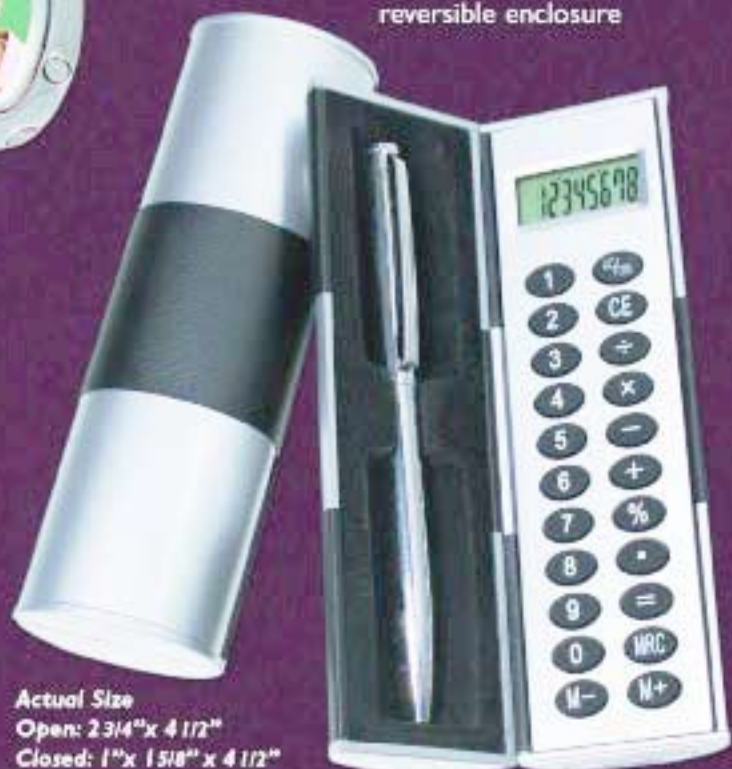

Every designer wardrobe key chain comes equipped with matching silver-rhinestone handbag to make the perfect fashion statement

MSHK
\$12.00

Silver heart key chain accented with decorative rhinestones on the face and both a mirror and picture frame are featured inside

Actual Size:
1 1/2" x 1 1/2"

FRCP
\$10.00

Calculator and pen in two-tone designer case that features a unique twist-n-turn reversible enclosure

Actual Size
Open: 2 3/4" x 4 1/2"
Closed: 1" x 1 5/8" x 4 1/2"